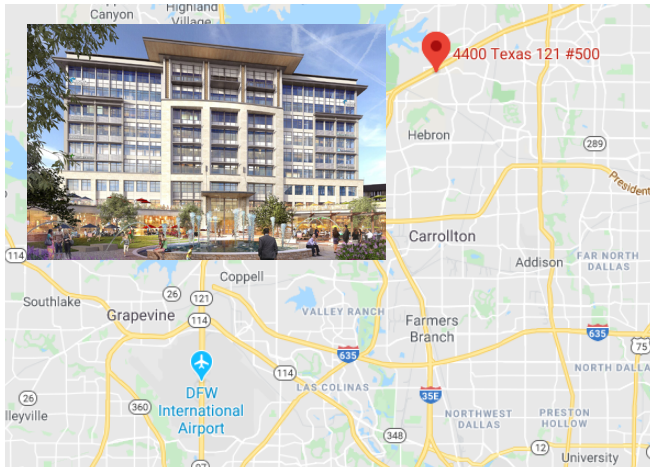

Dallas/Fort Worth Office Visitor Information

Directions

From DFW International Airport (rental car center)

Take Rental Car Drive/Northgate Drive east to 161/George Bush Turnpike North (tolls apply). After about 10 miles, follow signs for Sam Rayburn Tollway (SRT) North. Continue on SRT for 3.5 miles. Take exit toward Standridge Dr/Castle Hills Dr, turn right on Castle Hills Drive, and turn left onto Windhaven Pkwy.

The Realm Castle Hills is on the left in half a mile. If you reach Josey Lane, you've gone too far.

From Love Field Airport

Exit south on Herb Kelleher Way. Turn left on W Mockingbird Lane. Take a slight right to stay on W Mockingbird Lane. Turn left to merge onto Dallas North Tollway N (tolls apply).

Continue on Dallas North Tollway for 15 miles. Exit toward Windhaven Pkwy. Turn left on Windhaven Pkwy and continue straight for 4 miles. The Realm Castle Hills is on the right past Josey Lane. If you reach Castle Hills Drive, you've gone too far.

Office Location

The Realm Castle Hills is a multi-story building with a fountain in front. Park in any unmarked parking space in the parking garage behind the building.

Corptax is in Suite 500 on the 5th floor. Use the phone in the reception area to contact the person you are meeting.

Contact Us

CSC Corptax®

4400 State Highway 121
Suite 500
Lewisville, TX 75056
972.677.4200

Accommodations

LaQuinta Inn & Suites - The Colony

3750 Market St.
The Colony, TX 75056
469.294.0323

[Website](#)

Holiday Inn Express & Suites Plano - The Colony

5290 Memorial Dr.
The Colony, TX 75056
469.771.0700

[Website](#)

Tru by Hilton The Colony Dallas

5252 Memorial Drive
The Colony, TX 75056
972.737.2244

[Website](#)

Hyatt Place Dallas/The Colony

5200 Memorial Drive
The Colony, TX 75056
972.625.2300

[Website](#)

Transportation

Uber or Taxi

Fare from DFW airport:

- Uber one way:
  ~$40
- Taxi one way:
  ~$55

Restaurants

El Patio

4400 State Hwy. 121
Suite 140
Lewisville, TX 75056
972.410.2096

Texas Roadhouse

4125 State Hwy. 121
The Colony, TX 75056
972.625.6600

Bubba's 33

4025 State Hwy. 121
The Colony, TX 75056
469.384.2470

Pei Wei

4600 State Hwy. 121
Suite 120
Lewisville, TX 75056
214.494.6150

Rockfish Seafood & Grill

4740 Highway 121
Suite 400
Lewisville, TX 75056
972.668.3474

Local Shopping

Shops at Legacy

5741 Legacy Dr.
Plano, TX 75024
469.467.9995

Shops at Willowbend

6121 West Park Blvd.
Plano, TX 75093
972.202.4900